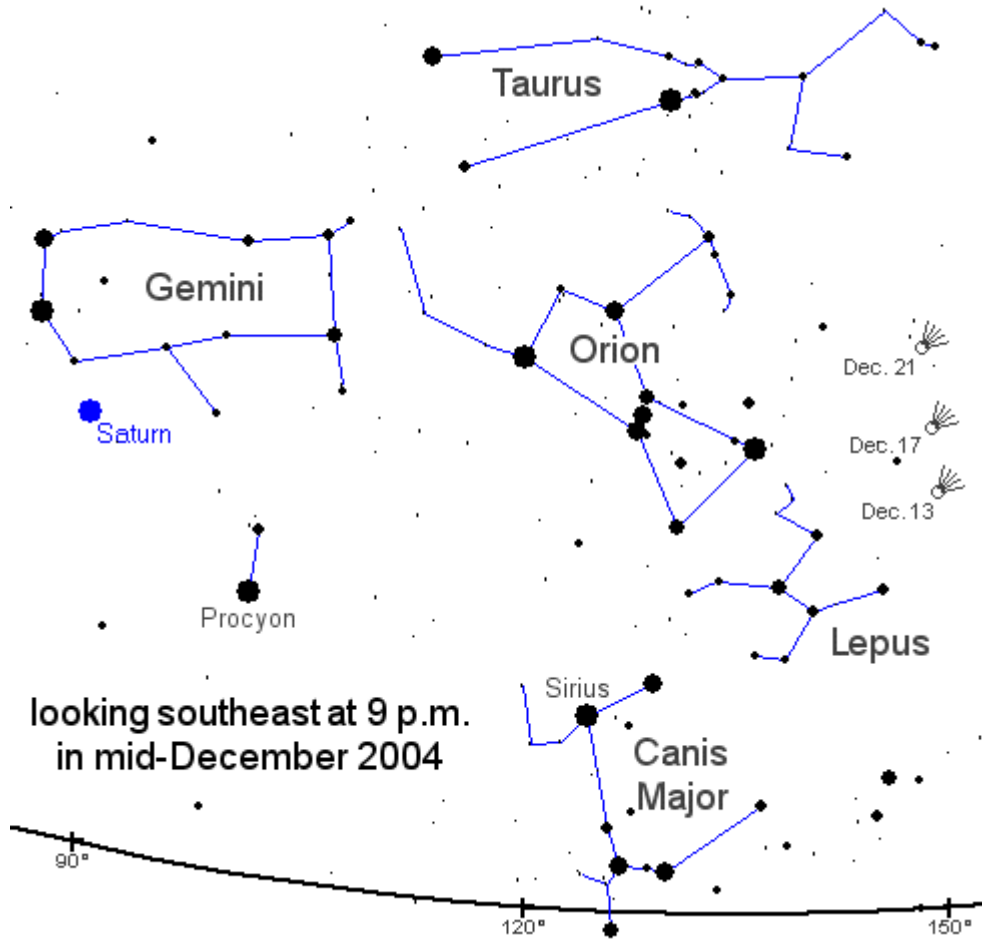

The Evolution of Galaxies Dr Jacqueline van Gorkom

Thursday, April 14, 2005

[back to contents](#)

Articles

Below is a map of the location of Comet Machholz provided by club member Dave Lengyel.

NASA's Shuttle and Rocket Missions